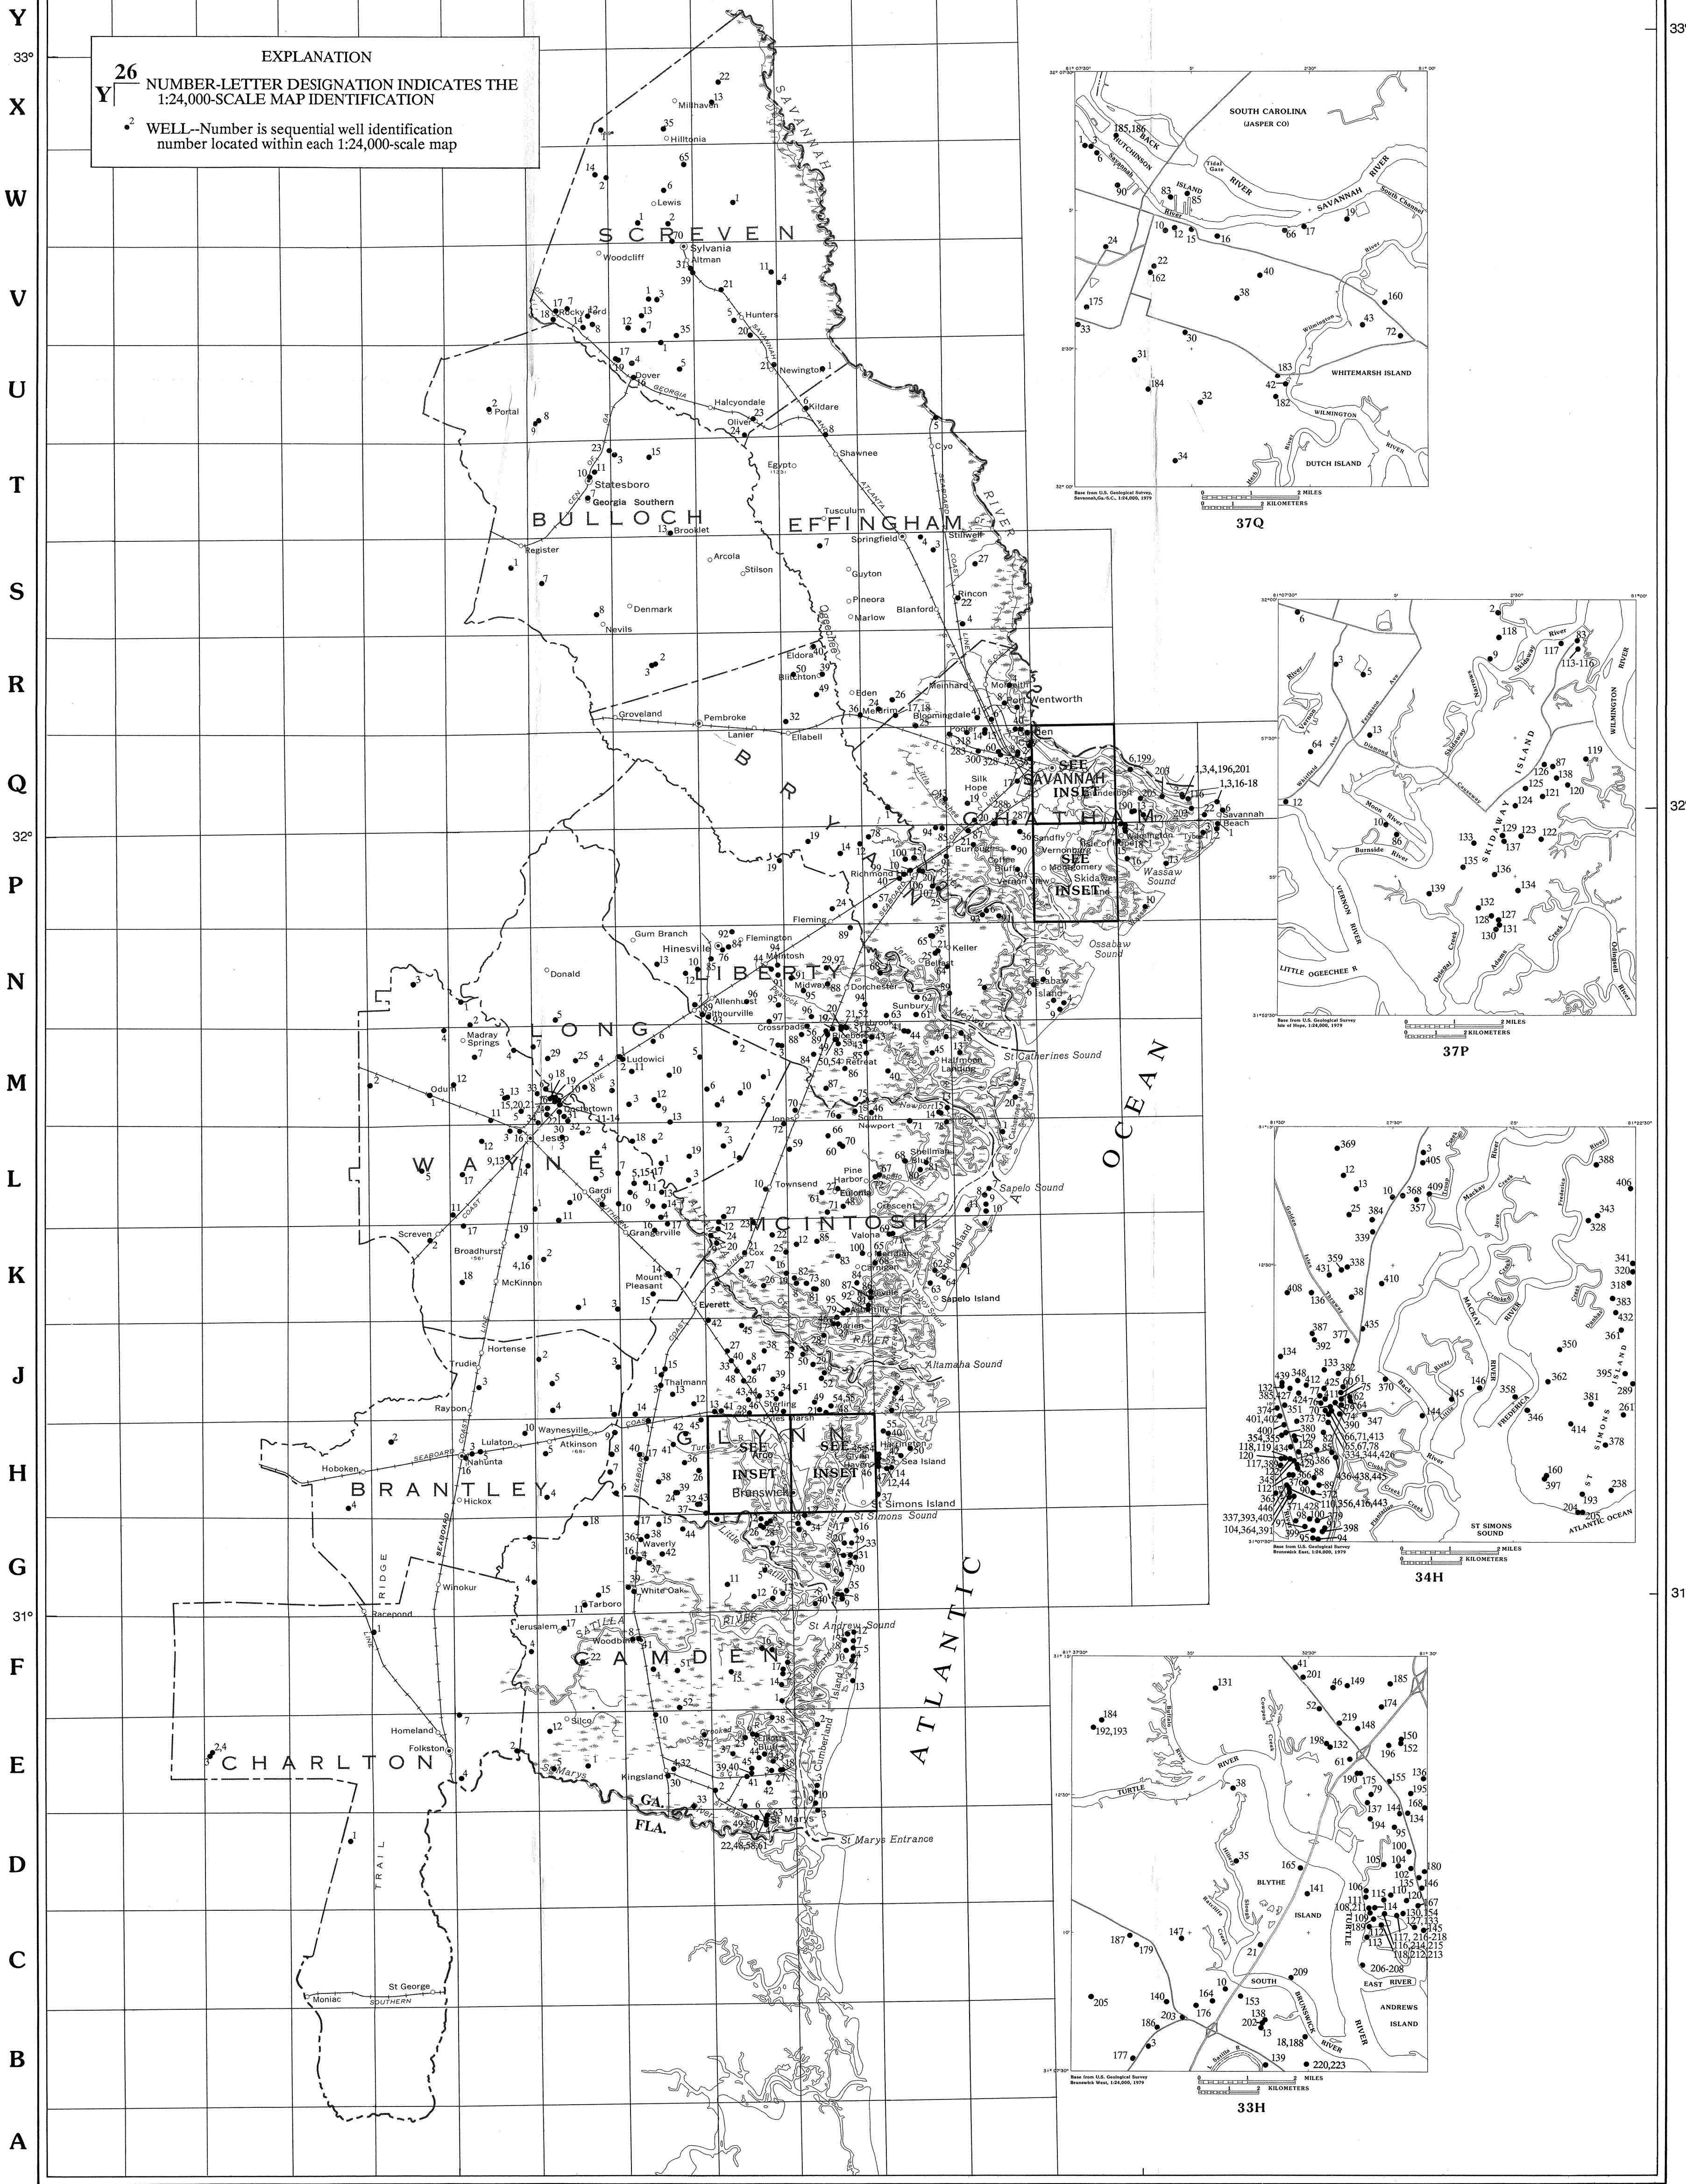

26 27 28 29 30 31 32 33 34 35 36 37 38 39

Base from U.S. Geological Survey
 State base map, 1970

LOCATION OF TEST WELLS AND OTHER SELECTED WELLS IN COASTAL GEORGIA